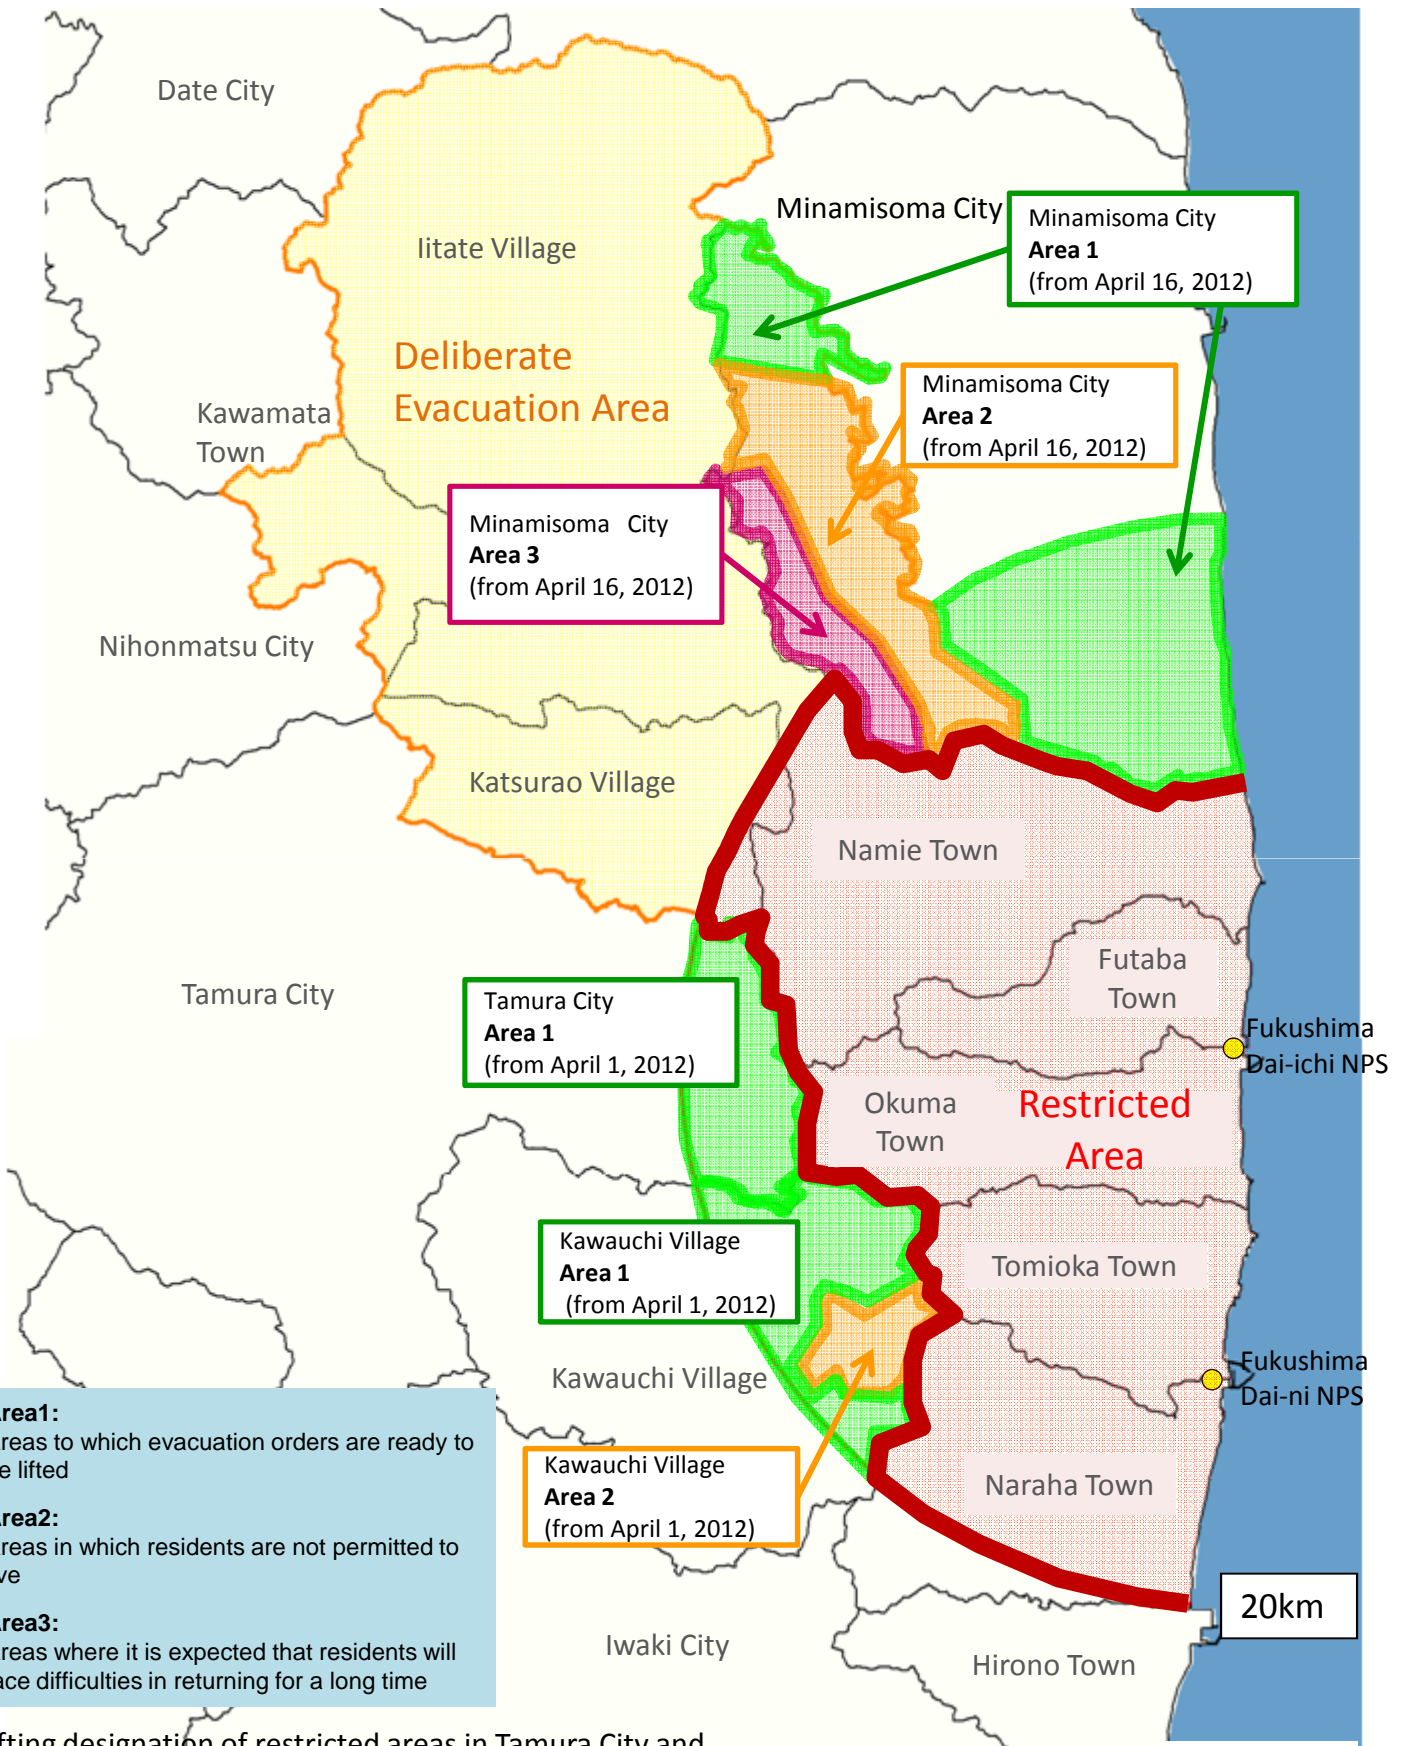

Restricted areas and areas to which evacuation orders have been issued (From April 1, 2012)

Area1:
Areas to which evacuation orders are ready to be lifted

Area2:
Areas in which residents are not permitted to live

Area3:
Areas where it is expected that residents will face difficulties in returning for a long time

Lifting designation of restricted areas in Tamura City and Kawauchi Village from April 1, 2012, and Minamisoma City from April 16, 2012