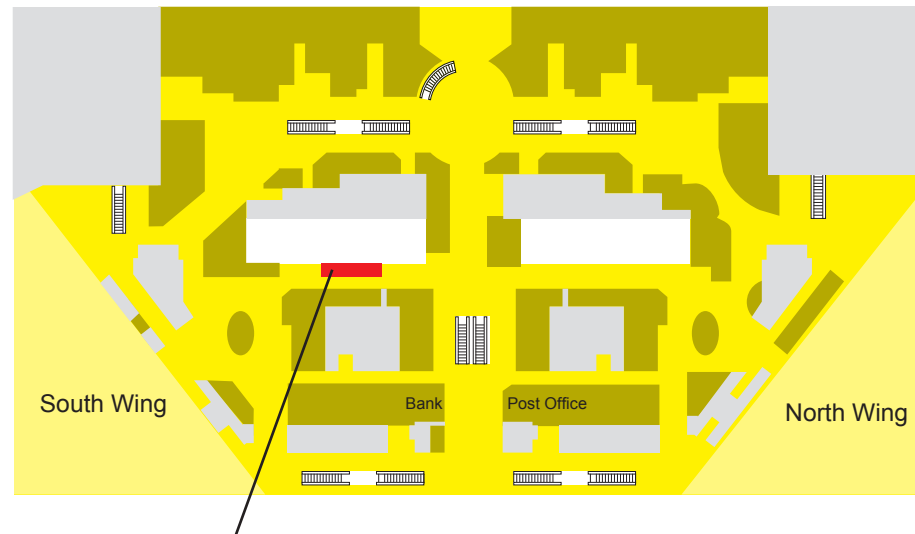

Narita International Airport

Chiba

One Village, One Product Market

- 4th Floor, Passanger Terminal 1, Central Building
- 9:00~20:30(Everyday Open)